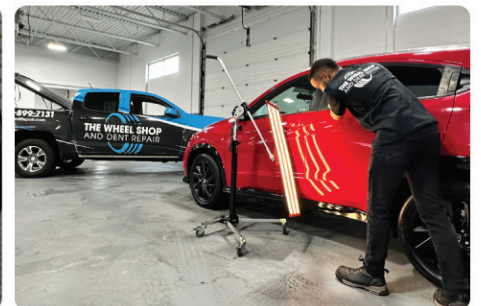

BENT OR CRACKED WHEELS

Fix it fast with emergency repairs or same day service to swiftly get you back on the road.

CNC OR PAINTED WHEELS

We don't just patch things up; we completely refinish the wheel for a durable and long-lasting bond.

PAINTLESS DENT REPAIR

Our skilled technicians perform seamless dent-removal, making dents, dings, and creases vanish without causing any harm to your paint job.